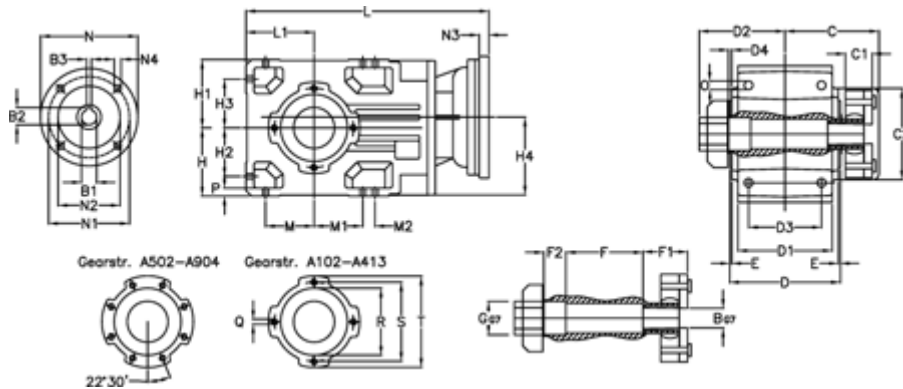

Article number: 296003518836420

Description: Bevel helical gearbox  
A353QF40-188,3-P63B5

## Measures

B = 40	D1 = 166	F2 = 53	L = 417.0	N3 = 4
B1 = 11	D2 = 80	G = 42	L1 = 100	N4 = M8x19
B2 = 12.8	D3 = 135	GA = 43	M = 73.0	O = 12.0
B3 = 4	d4 = 5.0	H = 100	M1 = 73.0	P = 11
C = 70.0	Description = A353 QF-xx P63 B5	H1 = 100	M2 = 11	Q = M10x17
C1 = 24	E = 3.5	H2 = 73.0	N = 140	R = 110
C2 = 90.0	F = 12.0	H3 = 73.0	N1 = 115	S = 130
D = 173	F1 = 48.0	H4 = 114.0	N2 = 95	T = 150